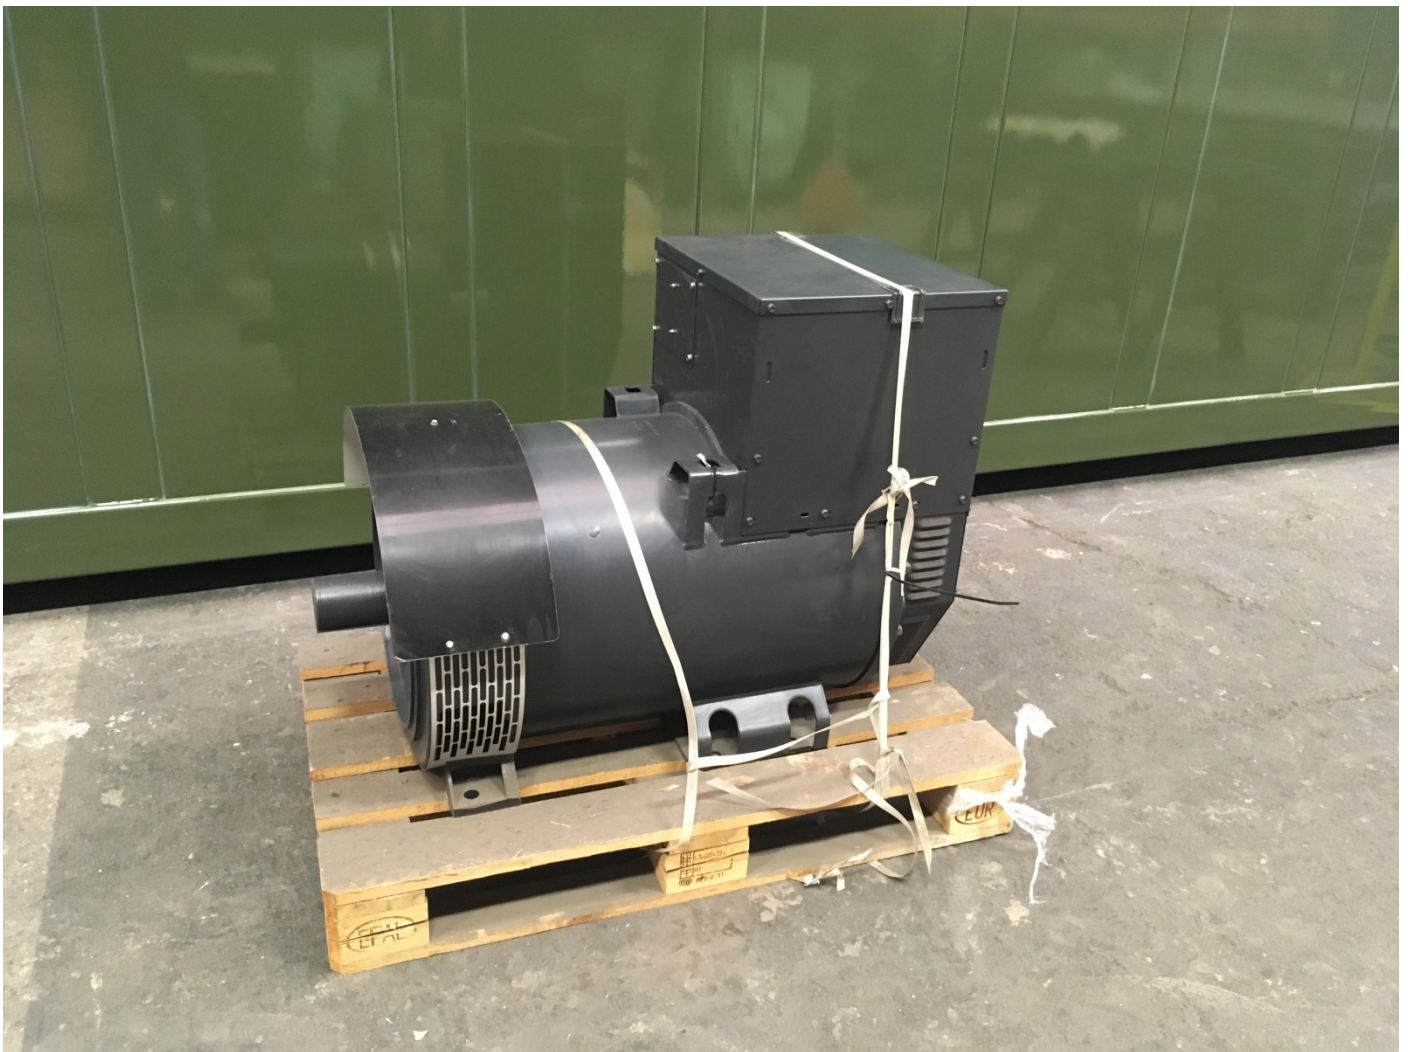

## **ECO 38-1LN/4**

## **Product information**

- **Type..... ECO 38-1LN/4**
- **Capacity..... 251,25 kVA**
- **Dimensions..... 110x58x82cm**
- **Weight..... 680kg**
- **Building type..... B3/B5**
- **Voltage..... 3 x 440V**
- **Frequency..... 1800rpm, 60Hz**
- **Isolation class..... H/H**
- **Protection..... IP 23**
- **Anti-condensation heater..... 230V, 250W**
- **Certification..... German Lloyds**
- **Cable outlet..... mounted left**
- **Bearings..... 2**